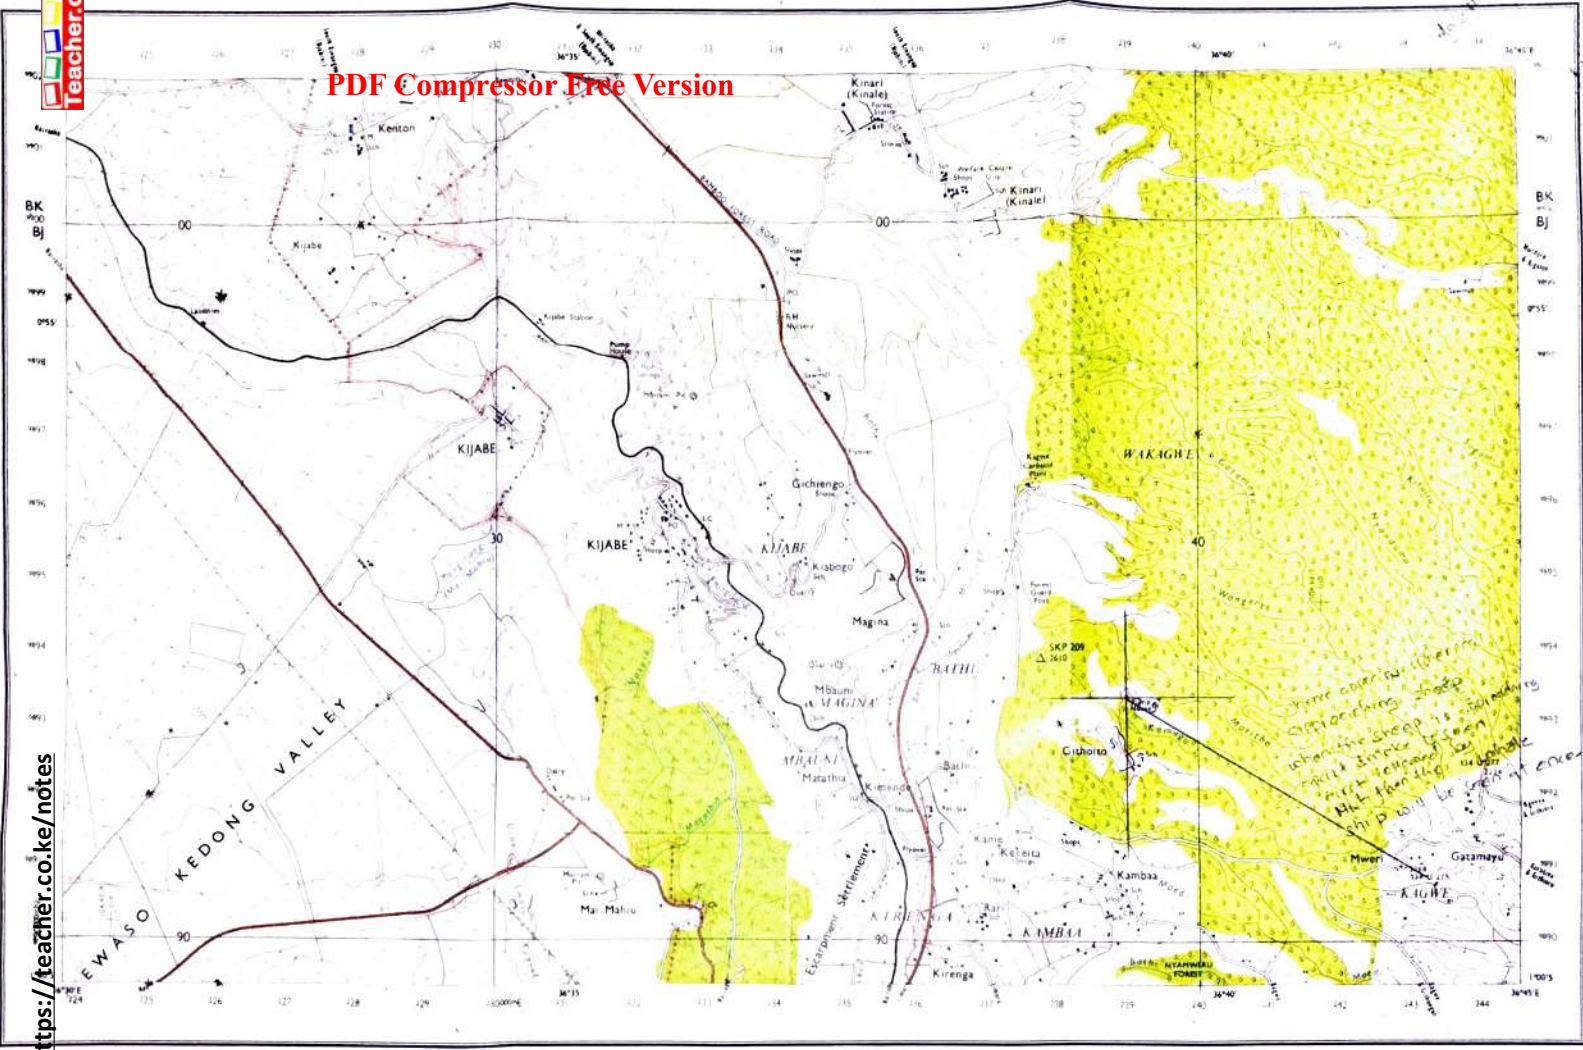

KIJABE

PDF Compressor Free Version

Download Notes & More Free Revision Materials at <https://teacher.co.ke/notes>